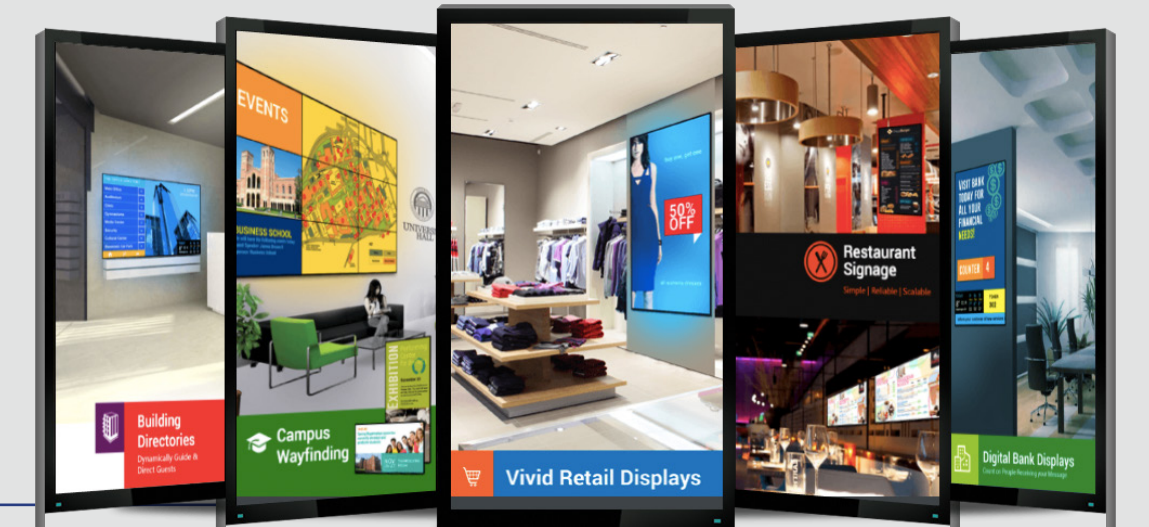

GATE BARRIERS

Gate Barriers are generally employed in residential areas and parking premises for safe and authenticated access. Gate Barriers control the vehicle access at entry, exit gates. They consist a fixed metal block that carries of a pole which operates electronically and blocks the unidentified vehicles at entry, exit gates, and allows them after proper authentication.

LOW CURRENT SYSTEMS

Sama Integrated Smart Systems offers the latest equipment in Public Address, Digital Signage Solution, Intercom solutions. We also offer reliable and creative solutions backed with the latest technology & excellent customer service

DIGITAL SIGNAGE SOLUTION

Electronic information display is now an important resource for business, government education and organizations throughout the public sector. Sama Integrated Smart Systems offers a range of complete solutions from flat screen displays, stand-alone kiosk units and signage software to the design and installation of complete signage networks.